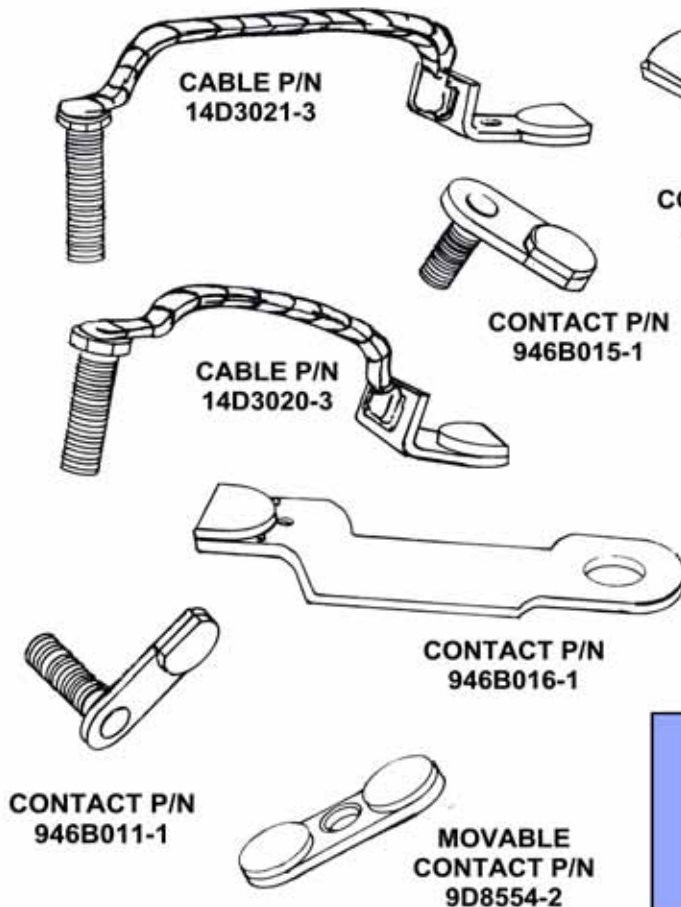

NAASCO NORTHEAST CORP.

For the regional commuter and major airlines
NAASCO now offers . . .

Sil-Met™ Repair Solutions

CONTACTS & RELAY ASSEMBLIES

Sil-Met™ REPAIRED CONTACTS

**HAMILTON/SUNSTRAND
914F567-SERIES POWER RELAY
FITTED TO DC 9/MD 80**