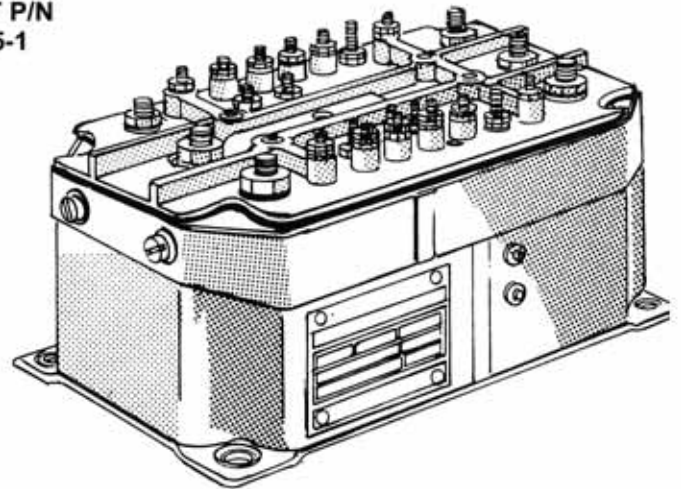

NAASCO NORTHEAST CORP.

For the regional commuter and major airlines
NAASCO now offers . . .

Sil-Met™ Repair Solutions

CONTACTS & RELAY ASSEMBLIES

Sil-Met™ REPAIRED CONTACTS

**HAMILTON/SUNSTRAND
914F567-SERIES POWER RELAY
FITTED TO DC 9/MD 80**