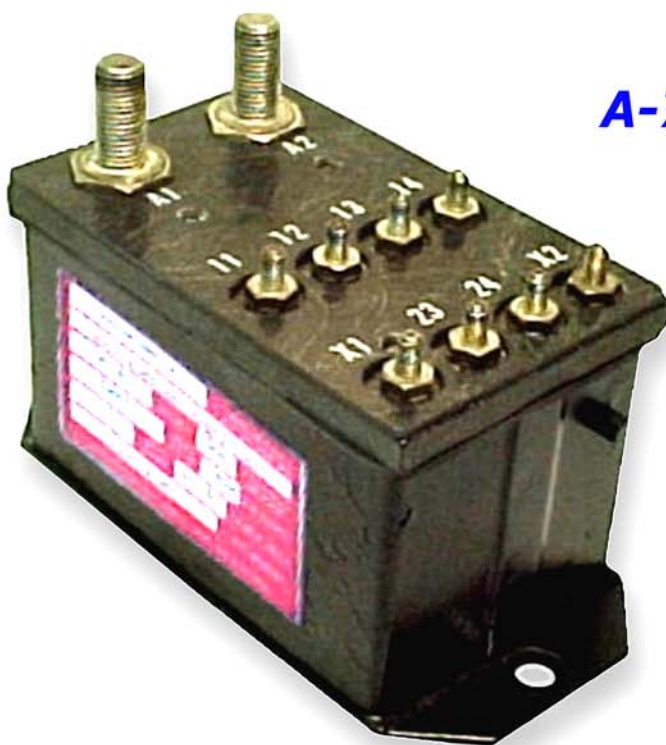

Sil-Met™ REPAIR SOLUTIONS for Hartman A-703-Series Power Relays.

A-703-Series

Contact Part Numbers include:

- 32054-010* (Post, Left Contact)
- 32055-010* (Post, Right Contact)
- 11631-090* (Contact Assembly, Movable)